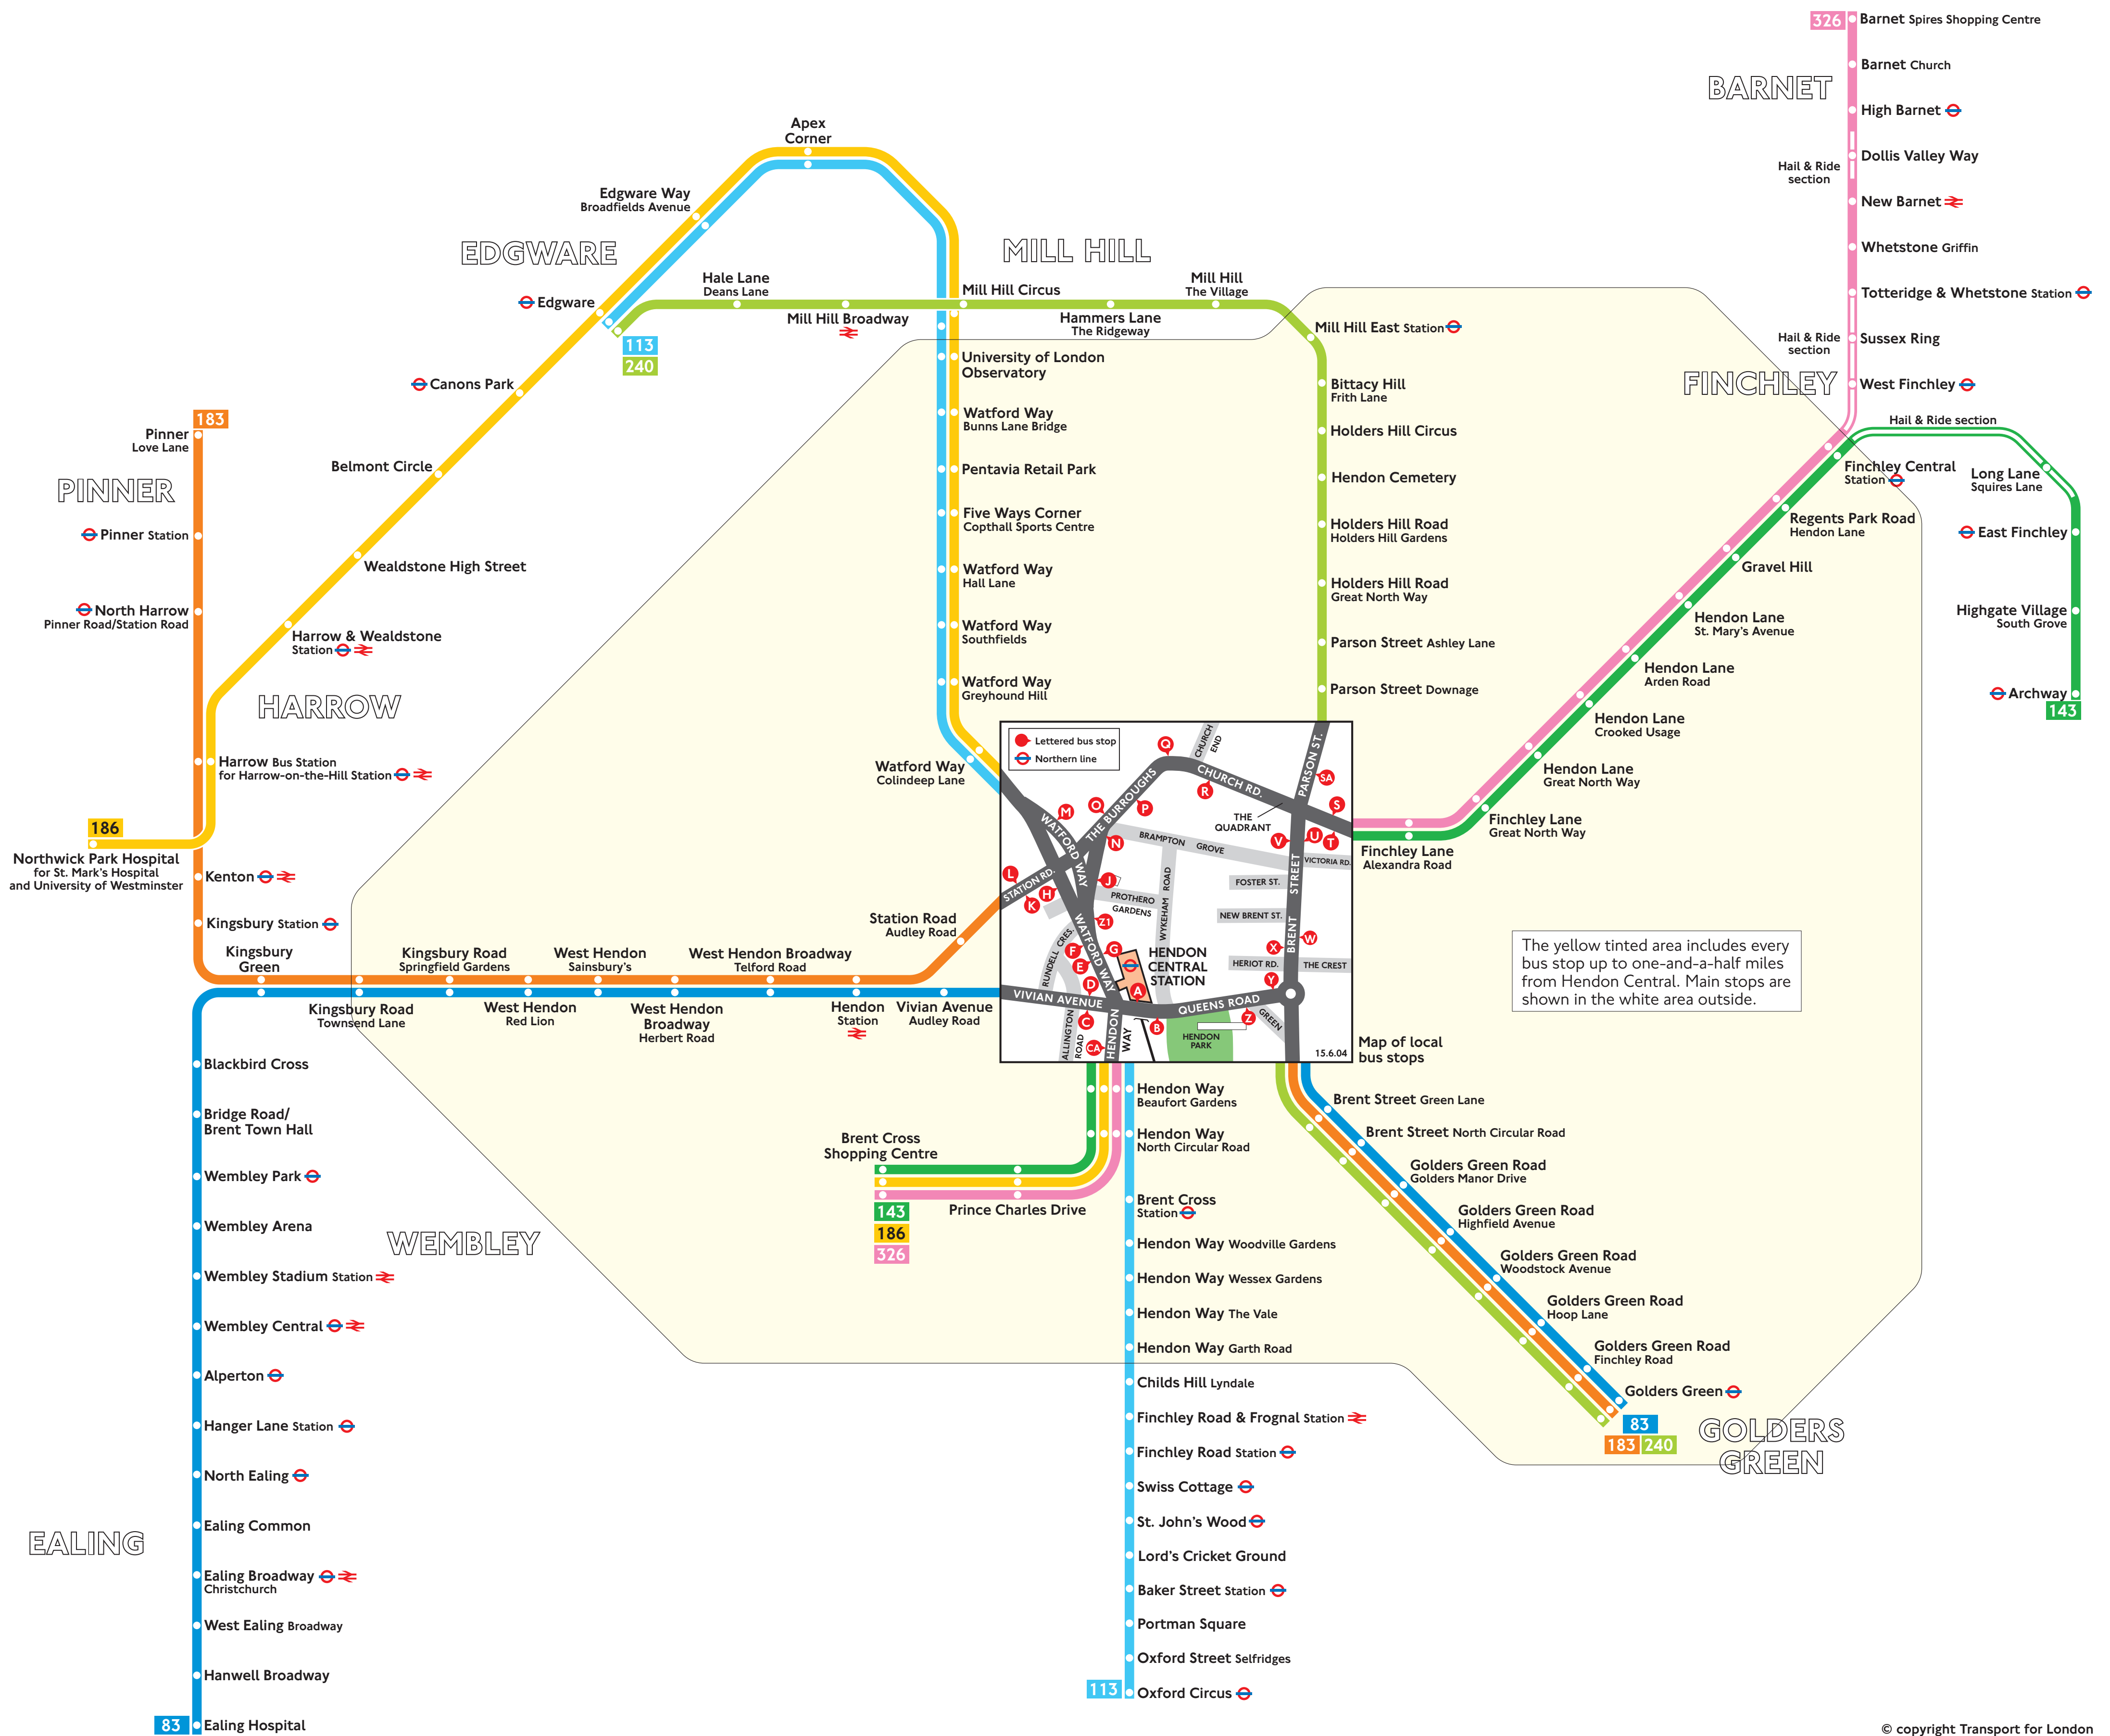

Bus services from Hendon Central

Key

- 113 Daytime routes in black
- N5 Night buses in blue
- Connections with Underground
- Connections with National Rail

Red discs show the bus stop you need for your chosen bus service. The disc **A** appears on the top of the bus stop in the street (see map of town centre in centre of diagram).

Route finder

Bus service	Towards	Bus stops
83	Ealing Hospital	A B C D
113	Edgware	A B C D
143	Archway Station	A B C D E F G H I J K L M N O P Q R S T U V W X Y Z
183	Brent Cross	A B C D E F G H I J K L M N O P Q R S T U V W X Y Z
186	Brent Cross	A B C D E F G H I J K L M N O P Q R S T U V W X Y Z
240	Edgware	A B C D E F G H I J K L M N O P Q R S T U V W X Y Z
326	Barnet	A B C D E F G H I J K L M N O P Q R S T U V W X Y Z

Route 83 is a 24 hour service. Buses on this route run during the day and night from the stops shown in the route finder above.

Night buses

Bus service	Towards	Bus stops
N5	Edgware	A B C D
N5	Trafalgar Square	A B C D

Destination finder

Destination	Bus service	Bus stops
A		
Alperton	83	A B C D
Apex Corner	113, 186	A B C D E F G H I J K L M N O P Q R S T U V W X Y Z
Archway	143	A B C D E F G H I J K L M N O P Q R S T U V W X Y Z
B		
Baker Street Station	113	A B C D
Barnet Church and Spires Shopping Centre	326	A B C D E F G H I J K L M N O P Q R S T U V W X Y Z
Belmont Circle	186	A B C D E F G H I J K L M N O P Q R S T U V W X Y Z
Bittacy Hill Frith Lane	240	A B C D E F G H I J K L M N O P Q R S T U V W X Y Z
Blackbird Cross	83	A B C D E F G H I J K L M N O P Q R S T U V W X Y Z
Brent Cross Station	113	A B C D E F G H I J K L M N O P Q R S T U V W X Y Z
Brent Cross Shopping Centre	143, 326	A B C D E F G H I J K L M N O P Q R S T U V W X Y Z
	186	A B C D E F G H I J K L M N O P Q R S T U V W X Y Z