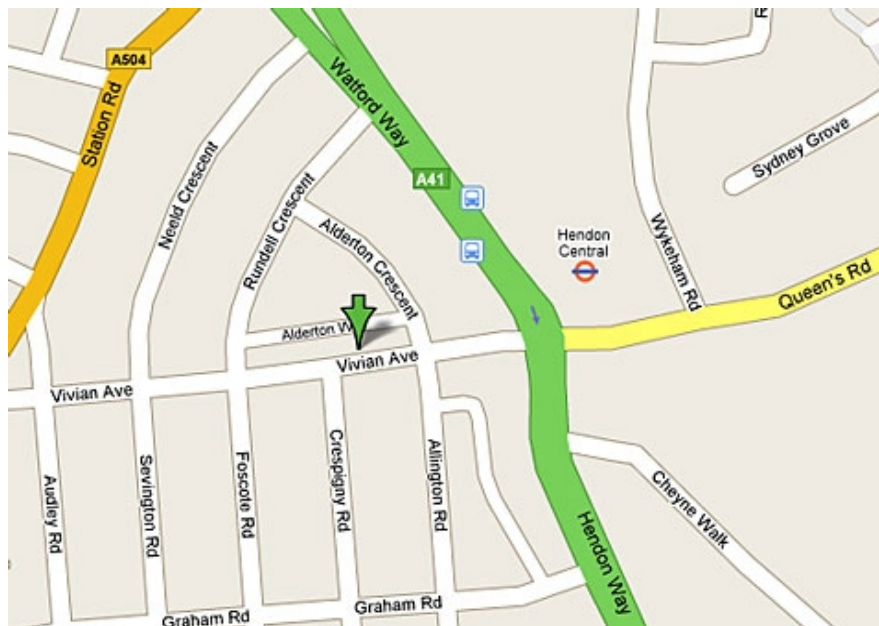

#### **By Underground – Northern Line**

We are 5 minutes walk from Hendon Central underground station.

#### **By Train**

We are a short walk from Hendon Central station on the Northern Line and about 10 minutes walk from Hendon Thameslink station on the First Capital Connect railway service between London and Luton.

#### **By Bus**

There is an extensive bus network centred on Hendon Central

The number 83 stops close to our office.

The green arrow marks the Sinclair Harris offices on Vivian Ave