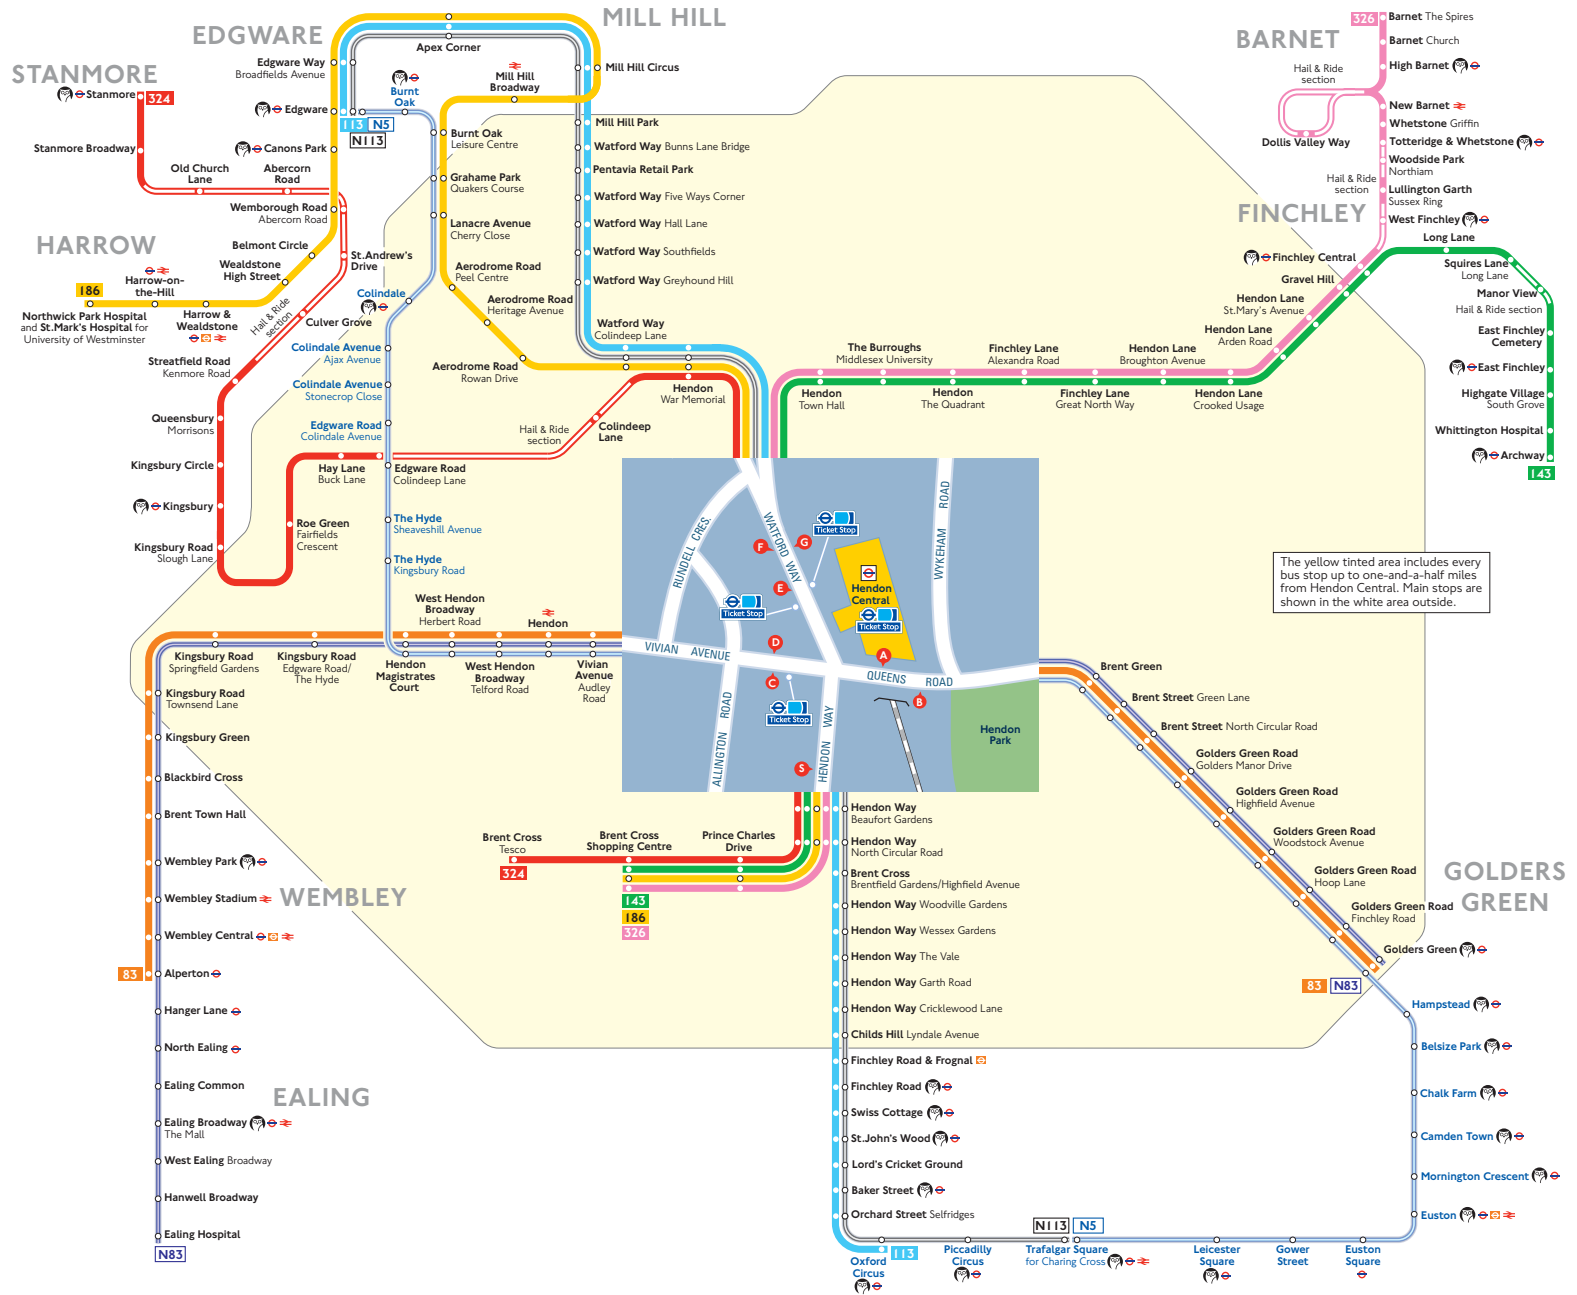

Buses from Hendon Central

Route finder

Bus route	Towards	Bus stops
83	Alperton	B C
	Golders Green	A D
113	Edgware	E S
	Oxford Circus	G
143	Archway	F S
	Brent Cross	G
186	Brent Cross	G
	Northwick Park Hospital	E S
324	Brent Cross Tesco	G
	Stanmore	E S
326	Barnet	F S
	Brent Cross	G

Night buses

Bus route	Towards	Bus stops
N5	Edgware	B C
	Trafalgar Square	A D
N83	Ealing Hospital	B C
	Golders Green	A D
N113	Edgware	E S
	Trafalgar Square	G

Other buses

Bus route	Towards	Bus stops
643 Sch	Brent Cross	G
	Christ's College	F S

Key

113	Day buses in black
N5	Night buses in blue
	Connections with London Underground
	Connections with London Overground
	Connections with National Rail
Sch	School journeys only
	Tube station with 24-hour service Friday and Saturday nights

Ways to pay

	Use your contactless debit or credit card. It's the same fare as Oyster and there is no need to top up.
	Top up your Oyster pay as you go credit or buy Travelcards and bus & tram passes at around 4,000 shops across London.
	Sign up for an online account to top up online and see your travel history and spending